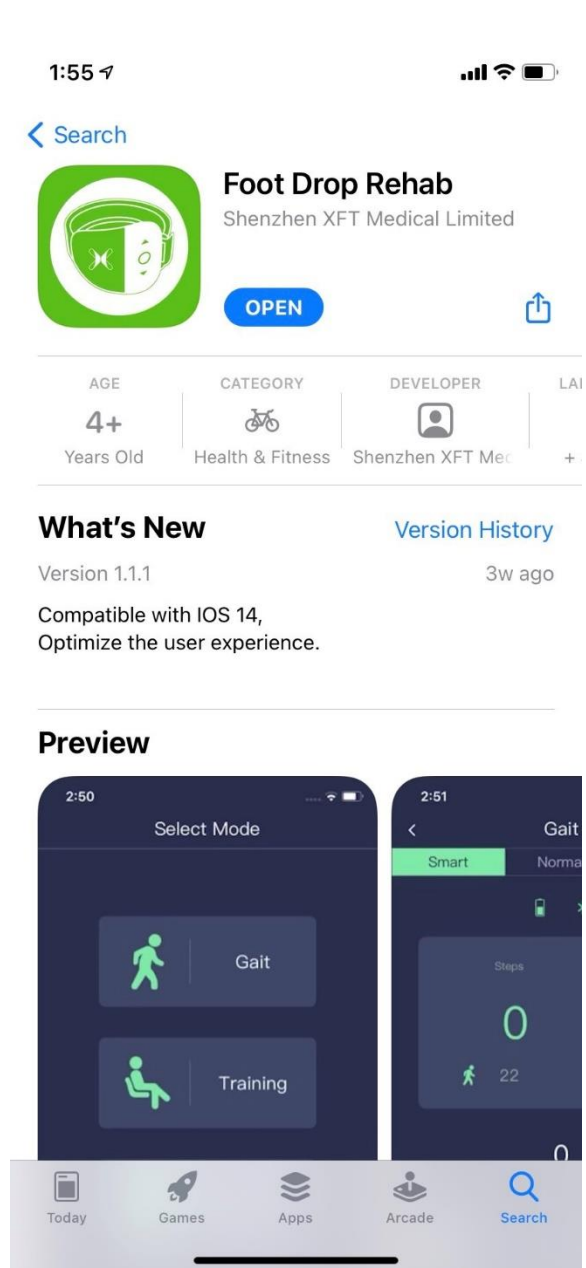

G4 APP Download and Registration

Search APP Store

Download and open APP

What's New

Version 1.1.1

Compatible with IOS 14,
Optimize the user experience.

Version History

3w ago