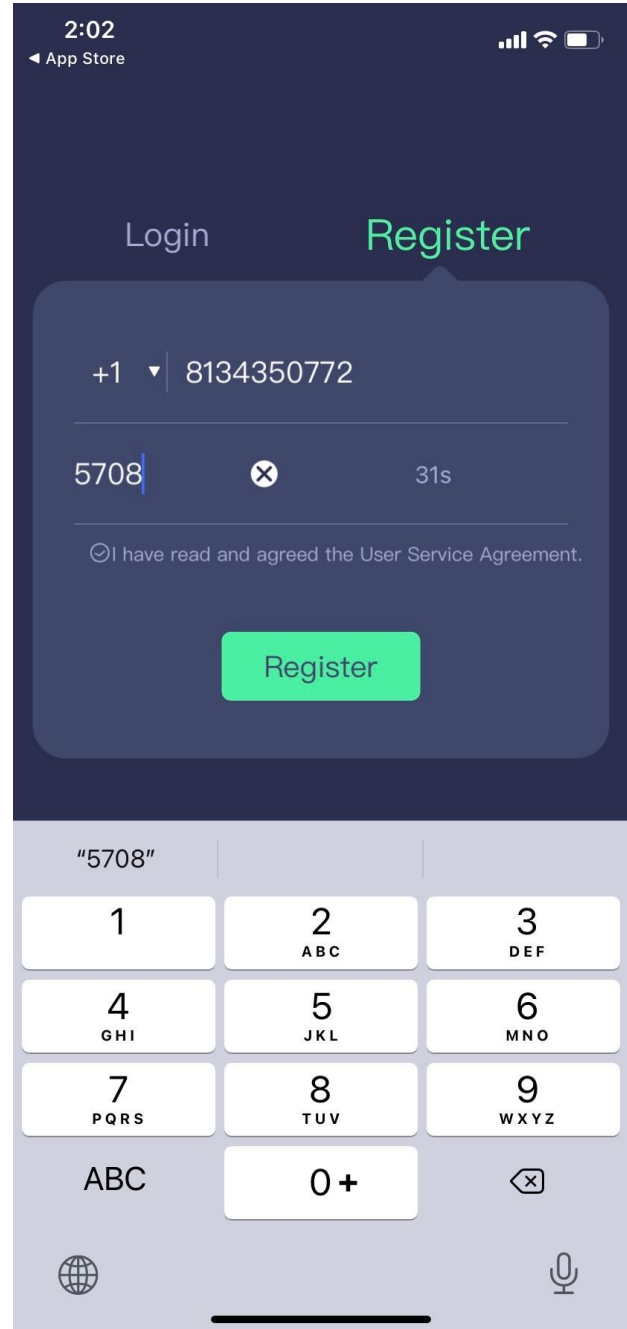

Preview

Choose America Dailing Code

Cancel

A

Afghanistan	+93	
Albania	+335	
Algeria	+213	
America	+1	A
Andorra	+376	B
Angola	+244	C
Anguilla	+1254	D
Antigua and Barbuda	+1268	E
Argentina	+54	F
Armenia	+374	G
Ascension	+247	H
Australia	+61	I
Austria	+43	J
Azerbaijan	+994	K

B

— —

Enter Your Mobile Number. Get Verification Code

Get Verification Code

Type In Verification Code

Finish Reigstration

Set Password

Enter Phone Number w/o Area Code and Password

2:07

Signal strength, Wi-Fi, and battery icons

Login Register

8134350722

x

Forget Password

Login

This will open the APP and take you to set up where you choose your language and pair to your device.