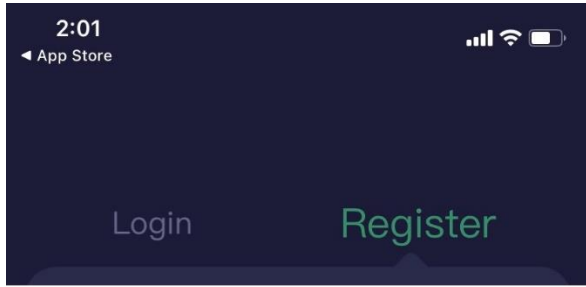

Choose America Dailing Code