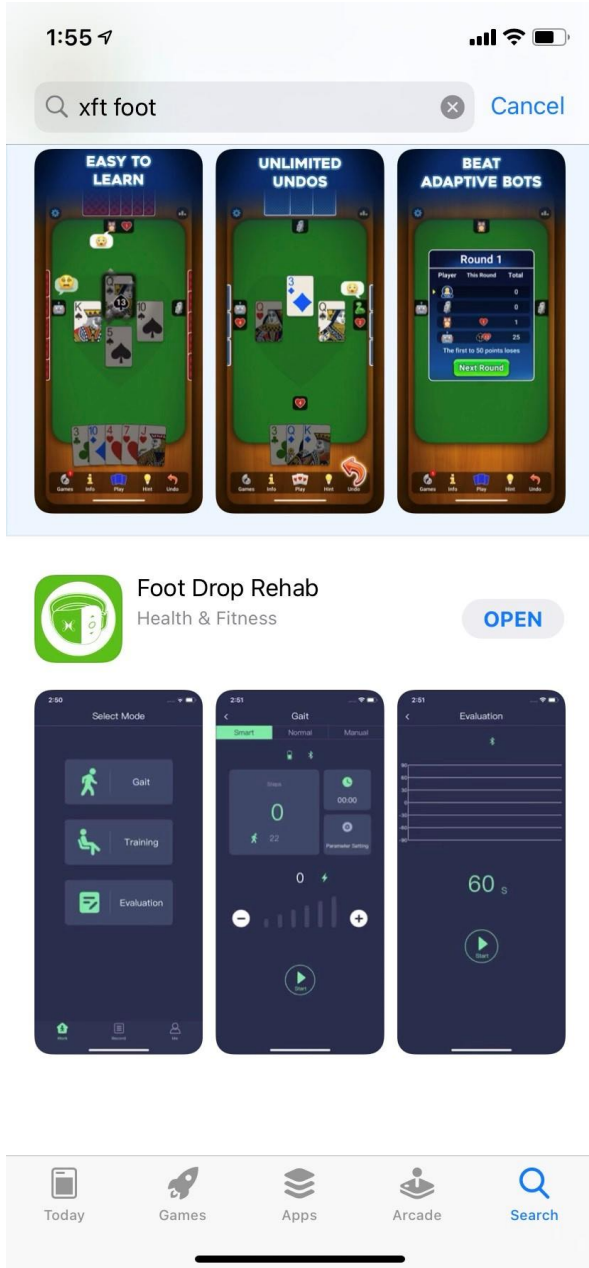

G4 APP Download and Registration

Search APP Store

Download and open APP

What's New

Version 1.1.1

Compatible with IOS 14,
Optimize the user experience.

Version History

3w ago